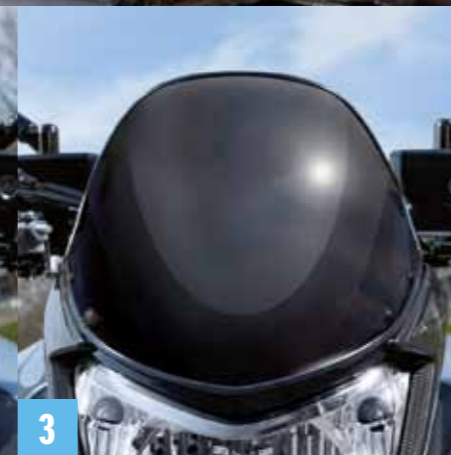

B-KING

B-King

1 B-King exhaust system by Yoshimura

Treat yourself and your new B-King to an exhaust system with a bit of extra class. The sports exhaust, developed in co-operation with Yoshimura, is made from stainless steel – a lightweight, high-quality material, saving a full 2.5 kg compared to the production system. And it is not just the design that is impressive, there is also a unique sound, in perfect keeping with the B-King image.

P/N 99000-79N12-033

2 Meter visor

Matt black
P/N 990D0-23H52-MBL

3 Meter visor

Shiny black
P/N 990D0-23H52-SBL

4 Meter visor

Smoky
P/N 99000-99074-56N

5 Headlamp cowling

Black painted
P/N 990D0-23H50

1

2

3

4

5