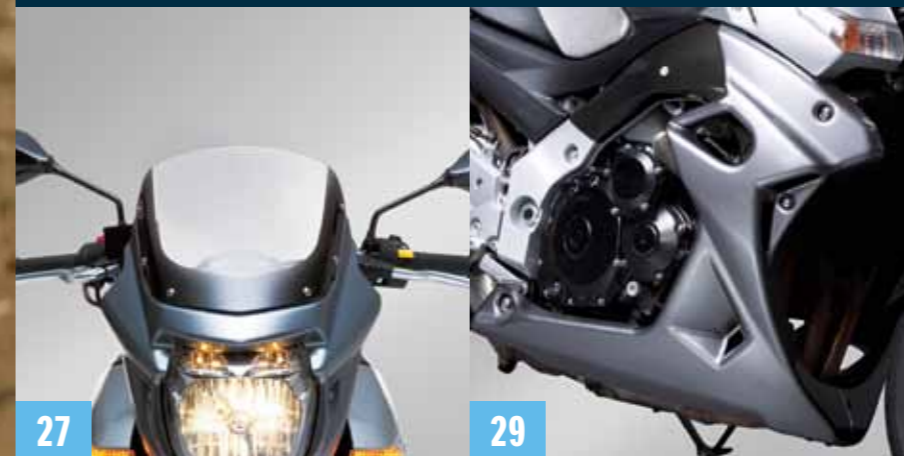

GSR600

GSR600

27
28

29

27 Cockpit cowling large

YBA - Pearl suzuki deep blue no.2
P/N 99000-99074-69N

YD8 - Metallic sonic silver
P/N 99000-99074-70N

YHL - Candy sonoma red
P/N 99000-99074-71N

YKV - Metallic matt black no.2
P/N 99000-99074-72N

YAY - Pearl nebular black
P/N 99000-99074-73N

YMD - Metallic mistic silver
P/N 99000-99074-74N

YME - Candy max orange
P/N 99000-99074-75N

YLF - Metallic thunder gray
P/N 99000-99074-76N

28 GSR600 exhaust system by Yoshimura¹

P/N 99000-79N12-023

29 Full cowling set²

Please see overleaf for body colours.

P/N 990D0-44G20-colour

30 Rearview mirror, carbon look, matt

Left-hand
P/N 990D0-MIRLH-MAT

Right-hand
P/N 990D0-MIRRH-MAT

31 Rearview mirror, carbon look, shiny

Left-hand
P/N 990D0-MIRLH-BLK

Right-hand
P/N 990D0-MIRRH-BLK

30

31

¹ Not in combination with rear lamp cover
² Not in combination with crash pad set