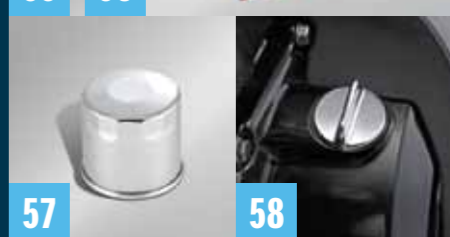

Authentic style: outfits for cruiser fans

47

47 Cruiser helmet^{1, 2}

The Suzuki Cruiser helmet, developed in co-operation with HJC, has a fibreglass Kevlar® multi-fibre outer shell and features CoolMax® lining, an ECE-22-05 seal of approval and a convenient key lock. Integral and system helmets do not fit for Shoei or jet helmets.

Black, sizes: XS-XXL
P/N 990D0-HEITB-Size

48

49

48 Kidney belt

Wind-breaking, stabilising and breathable.

Black, sizes:
S (70-80 cm), M (80-90 cm),
L (90-100 cm), XL (100-110 cm)
P/N 990F0-SBELT-Size

49 Back protector

Keep your spine safe with this protective shell.

For heights from 165 cm to 175 cm
P/N 990F0-PROTC-00L

For heights from 175 cm to 183 cm
P/N 990F0-PROTC-0XL

50

51

50 Cruiser jacket¹

Universal with Airguard® 500D and two layers throughout. CE-marked (EN1621-1 / EN1621-2) shoulder, elbow and back protectors, this double Dynax special, complete with 3M Scotch-lite and same-coloured double stitching, offers the outer shell you need for maximum safety – and the inner lining, too! While Suzuki-branded 210 T Taffeta and a high-grade Z-Liner membrane (100% waterproof and breathable) provide the basics for a comfortable ride, a two-vent front and rear air-control system and the attached Lorica® neck warmer set you up, whatever the weather. For a more individual fit, elbow protectors can be adjusted into one of two positions and stretch material along the inner arm and side promises comfort, even on long tours. Team this gem up with Suzuki's touring pants (990F0-STEX4-Size) by means of the long connecting zipper, for a perfectly comfortable ride – or use the short zipper to connect other manufacturers' garments.

Black, sizes: XS-4XL
P/N 990F0-STEX1-Size

51 Cruiser pant¹