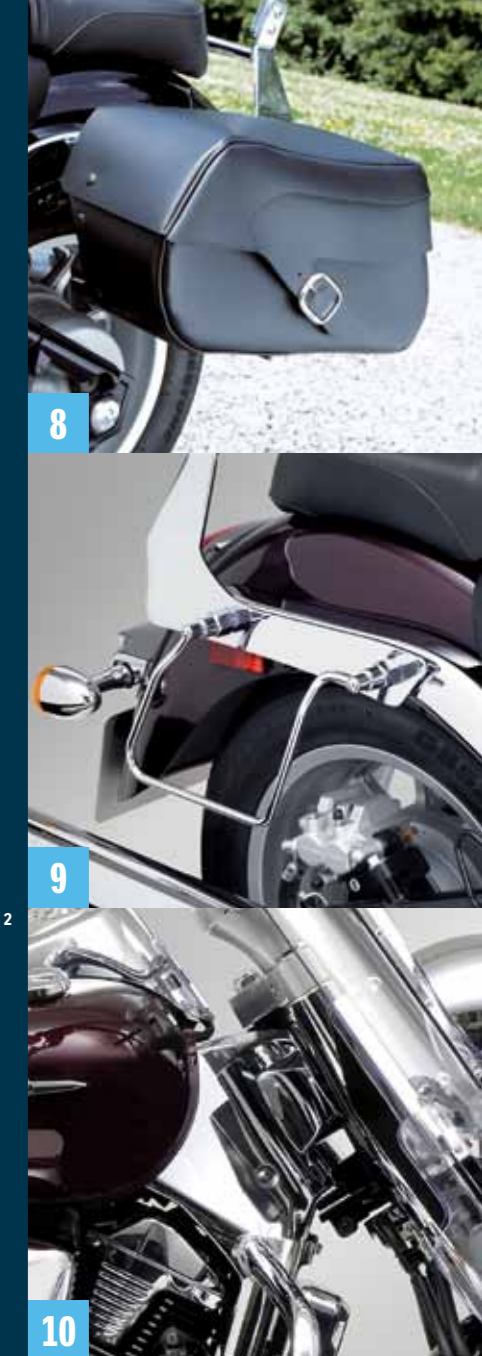

Intruder C1800R, from model year 2008

Chrome
P/N 99000-99074-67N

10 Frame cover for steering head, set

Intruder C1800R, from model year 2008

Chrome
P/N 47300-22820

Note: Important information for riding with luggage!
Max. load of 2.3 kg each for saddlebags. Max. speed with saddlebags: 130 km/h.