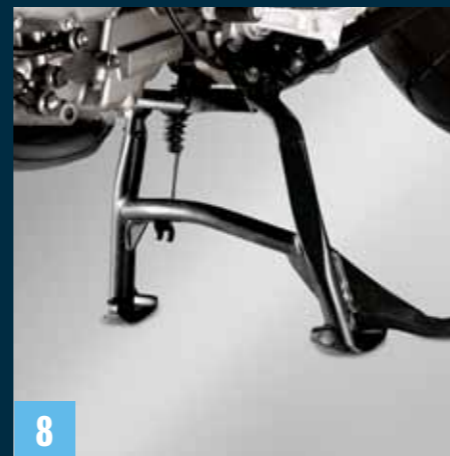

For those who want even more V-Strom

4

7

5

6

4 Nuckle guards

V-Strom 650, all model years

P/N 57300-27823-291

5 Low seat

V-Strom 650, all model years

approx. 1 cm lower
P/N 45100-27810-H1N

V-Strom 1000, all model years

approx. 2 cm lower
P/N 45100-06G50-H1N

6 High seat

V-Strom 650, all model years

approx. 4 cm higher
P/N 45100-06G10-H1N

V-Strom 1000, all model years

approx. 2 cm higher
P/N 45100-06G60-H1N

7 Mirror extension

V-Strom 650/1000, all model years

P/N 99750-06G00-BLA

8 Centre stand

V-Strom 650, all model years

P/N 42100-27821

V-Strom 1000, all model years

P/N 42100-06851

9 Heated grips

(Illustration similar Burgman 400)

V-Strom 650, model year 2004-2006
V-Strom 1000, all model years

P/N 57100-06871

Heated grips are not available for model year 2008.

V-Strom 650, from model years 2008

P/N 57100-06880

8

9

10

11

12

10 Exhaust cover

V-Strom 650, all model years

Aluminium
P/N 990D0-27G00-068

Aluminium, Black powder-coated
P/N 990D0-27G00-069

11 Cooler grille cover

V-Strom 650, all model years

Aluminium
Black powder-coated
P/N 990D0-27G00-045

Aluminium, Black powder-coated
P/N 990D0-27G00-069

12 Under spoiler

Please see overleaf for body colours.

V-Strom 650, all model years

P/N 990D0-27G70-body colour

13

14

13 Skid plate²

V-Strom 650, all model years

Aluminium with silver mounting clamp for silver engine protection bar¹
P/N 990D0-27G00-037

Aluminium with black mounting clamp for black engine protection bar
P/N 990D0-27G00-036

Black powder-coated aluminium with black mounting clamp
P/N 990D0-27G00-038

14 Chain guard

V-Strom 650, all model years

Aluminium¹
P/N 990D0-27G10

V-Strom 1000, all model years

Aluminium¹
P/N 990D0-06G10

Black
P/N 990D0-06G10-005

15 Engine protection bar

V-Strom 650, all model years

Silver¹
P/N 990D0-27G00-035