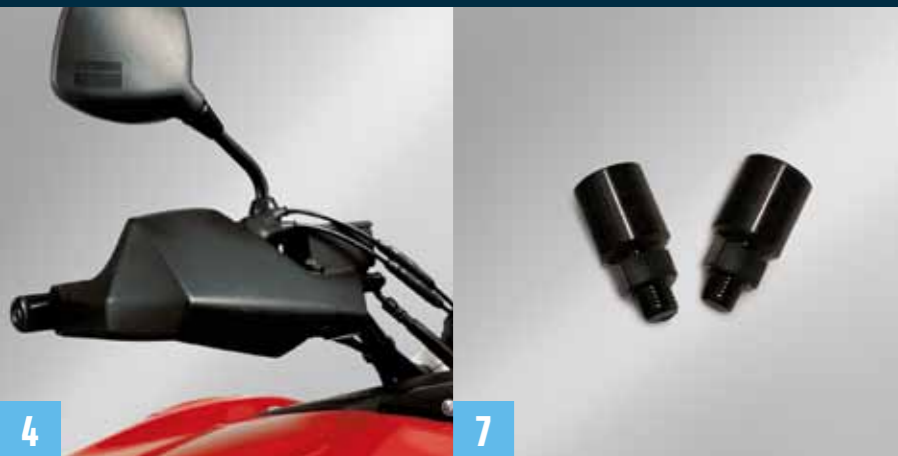

Black
P/N 990D0-27G50-SMO

3 V-Strom tank pad

V-Strom 650/1000, all model years

Black
P/N 990D0-06G00-PAD

V-Strom

For those who want even more V-Strom

4

7