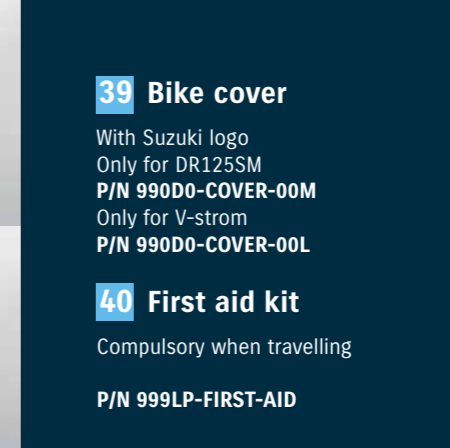

Small and voluminous aids on short and longer tours

35 Magnetic tank bag

Universal magnetic tank bag with strong magnets and a volume of 15 L, which can be extended to 22 L. Including rain cover, carrier straps, belts for rear mounting, colour protection foil and detachable side bag with belt.

Large
P/N 990D0-04128

36 Magnetic tank bag

Universal magnetic tank bag with strong fixing magnets, volume 7 L. Small bag for mobile phone storage on top, an additional bag for maps can be attached. Including rain cover, carrier straps and a detachable side bag with belt.

Small
P/N 990D0-04140

Note: Important information for riding with luggage!

Max. load of 5 kg each for top case and panniers. Max. speed with top case and/or panniers: 130 km/h.

37 Backpack Sport

Conquer the great outdoors with this sturdy all-rounder: from ergonomically formed bottle holder to eyelet-fitted pockets for your mobile phone, intercom or MP3 player, integrated rainhood, helmet net and enough space for your laptop, this practical Suzuki backpack makes sure your stuff stays dry and in one piece - whatever adventure you may embark on.

Black / Grey, small
P/N 990F0-BACK0-001

38 Backpack Touring

Take it, don't leave it: With this sophisticated carrier system designed specially for motorbike riders, the days of cramming things awkwardly into motorbike clothing are gone. Enjoy optimum support and high wearing comfort even at high speed and with heavy loads. Features an integrated rain hood, helmet net, bottle holder, mobile phone pocket, eyelets to let a cable through and inside pocket for intercom or MP3 player.

Black / Grey, large
P/N 990D0-04129

35

36

38

37

39

40

41

43

44

45

46

39 Bike cover

With Suzuki logo
Only for DR125SM
P/N 990D0-COVER-00M
Only for V-strom
P/N 990D0-COVER-00L

40 First aid kit