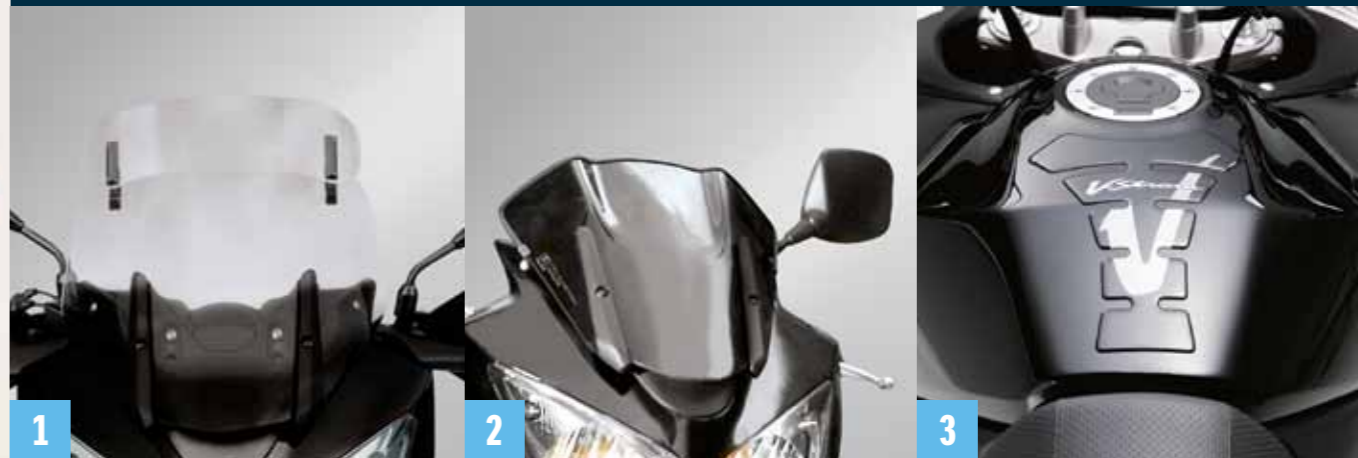

Accessories Dual Purpose

V-Strom / DR125SM

Way of Life!

V-Strom

DR125SM

V-Strom

1 Tour windshield

V-Strom 650/1000,
from model year 2004