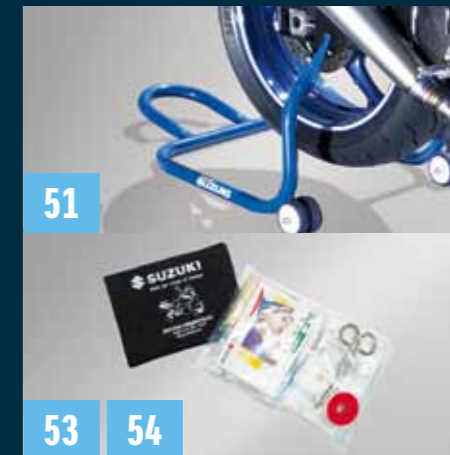

P/N 999LP-FIRST-AID

54 First aid kit with safety vest

P/N 990D0-FIRST-KIT

53

54

55 Battery charger

Perfect battery maintenance and care. Fully-automatic battery charger with diagnosis function and overcharge protection. 12 V, max. 0.6 A

P/N 990D0-OPTIM-3PL

56 Alarm system

Alarm unit
P/N 990D0-ALARM

Bandit 650/S, model year 2005-2008
Bandit 1200, model year 2006
Bandit 1250/S
GSX1250FA, GSX650F

Installation kit
P/N 990D0-17H00-ALM

55

56

57 Tyre repair set