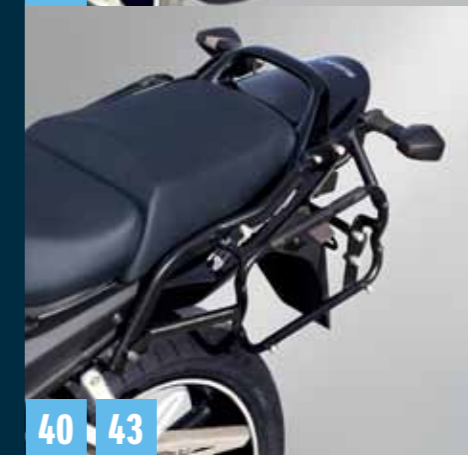

40

43

43 Side carrier adapter

Side carrier adapter for mounting the side case set without a top case carrier/luggage carrier.

Bandit 1250/S

Bandit 650/S, model year 2007-2008

Black

P/N 990D0-17H00-060

Bandit 650/S, from model year 2009

Black

P/N 990D0-46H00-070

Note: Important information for riding with luggage!

Max. load of 5 kg each for top case and side cases. Max. speed with top case and/or side cases: 130 km/h.

Bandit

¹ Not in combination with accessory bar set
² Not in combination with full fairing set and under spoiler