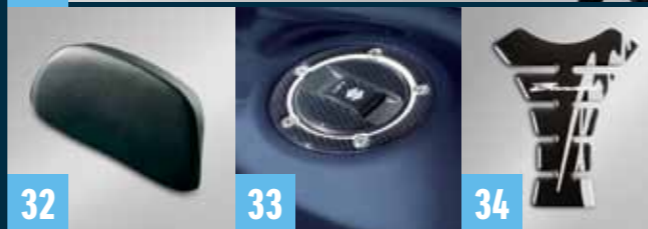

32 Backrest for topcase

P/N 990D0-K4900-005

32

33 Fuel cap protection

Carbon look

P/N 990D0-29G02-PAD

Piano black (not illustrated)

P/N 990D0-29G03-PAD

34 Bandit tank pad

Bandit 1250/S

Bandit 650/S, model year 2007-2008

P/N 990D0-31F00-PAD

Bandit 650/S, from model year 2009
(similar)

P/N 990D0-46H00-PAD