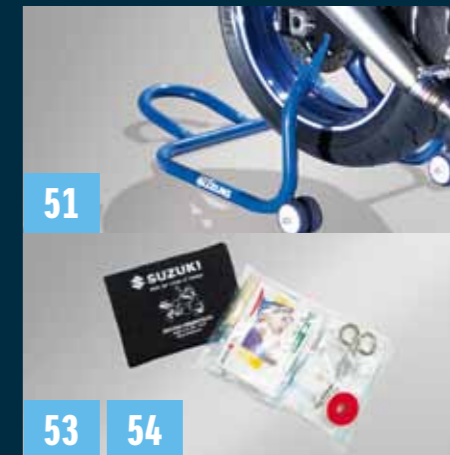

54 First aid kit with safety vest

P/N 990D0-FIRST-KIT

53

54

55 Battery charger

Perfect battery maintenance and care. Fully-automatic battery charger with diagnosis function and overcharge protection. 12 V, max. 0.6 A

P/N 990D0-OPTIM-3PL

56 Alarm system

Alarm unit
P/N 990D0-ALARM

Bandit 650/S, model year 2005-2008
Bandit 1200, model year 2006
Bandit 1250/S
GSX1250FA, GSX650F

Installation kit
P/N 990D0-17H00-ALM