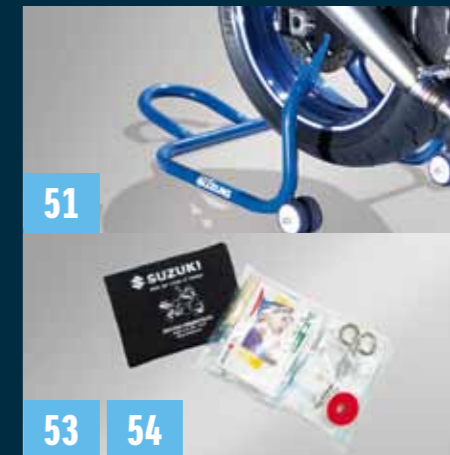

General

44 Magnetic tank bag¹

Universal magnetic tank bag with strong magnets and a volume of 15 L, which can be extended to 22 L. Including rain cover, carrier straps, belts for rear mounting, colour protection foil and detachable side bag with belt.

Big
P/N 990D0-04128

45 Magnetic tank bag

Universal magnetic tank bag with strong fixing magnets, volume 7 L, Small bag for mobile phone storage on top, an additional bag for maps can be attached. Including rain cover, carrier straps and a side bag with belt.

Small
P/N 990D0-04140

46 Backpack

Take it, don't leave it: With this sophisticated carrier system designed specially for motorbike riders, days of cramming things awkwardly into motorbike clothing are gone. Enjoy optimum support and high wearing comfort even at high speed and with heavy loads. Features an integrated rain hood, helmet net, bottle holder, mobile phone pocket, eyelets to let a cable through and inside pocket for intercom or MP3 player.

Black/Grey, big (Touring)
P/N 990D0-04129

47 Backpack

Conquer the great outdoors with this sturdy all-rounder: from ergonomically formed bottle holder to eyelet-fitted pockets for your mobile phone, intercom or MP3 player, integrated rainhood, helmet net and enough space for your laptop, this practical Suzuki backpack makes sure your stuff stays dry and in one piece – whatever adventure you may embark on.

Black/Grey, small (Sport)
P/N 990F0-BACK0-001

44

45

47

46

48 Bike cover

With Suzuki logo.

P/N 990D0-COVER-00L

48

49 Special tool for maintenance

For front axle.

P/N 997S0-TOOLR

49

50 Rim decal for one wheel

Reflecting light at night. Item contains only one rim decal for one wheel.

Available colours:

Blue	-BLU
Red	-RD1
Purple	-PUR¹
Yellow	-YEL
Orange	-ORA
Silver	-SLV
White	-WHT
Maroon	-RD2

P/N 990D0-WHEEL-Colour