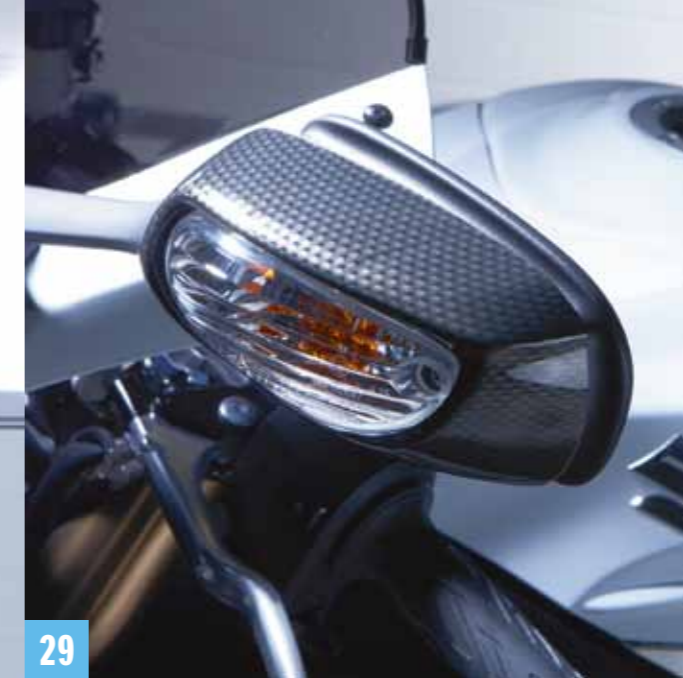

29

29 Mirror cover set

Simple item with a great optical effect. Easy to mount through a flush fitting.

Carbon look
P/N 99000-99074-K72

30 Fuel cap protection

Carbon look
P/N 990D0-29G02-PAD

31 Fuel cap protection

Black
P/N 990D0-29G03-PAD

32 Alternator cover

Easy to mount through a flush fitting.

Carbon
P/N 990D0-47H20-CRB