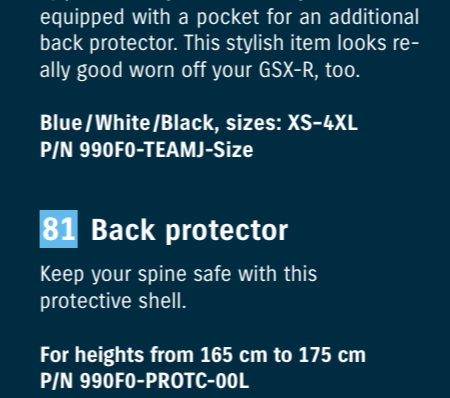

General

68 Bike cover

With Suzuki logo

P/N 990D0-COVER-00L

69 "Team Suzuki" carpet¹

Get your personal pit lane feeling!

P/N 990F0-TEAMS-CRP

70 Service stand

Rear wheel, including roller set

Blue
For GSX-R600/750/1000
P/N 990D0-STAND-010

Replacement roller set for swingarm
P/N 990D0-STAND-SET

Black
For Hayabusa
P/N 990D0-23HST-00R

Replacement roller set for swingarm
P/N 990D0-23HST-010

¹ while stocks last

71 Rim decal for one wheel

Reflecting light at night. Item contains only one rim decal for one wheel.

Available colours:

Blue	-BLU
Red	-RD1
Purple	-PUR
Yellow	-YEL
Orange	-ORA
Silver	-SLV
White	-WHT
Maroon	-RD2

P/N 990D0-WHEEL-Colour

72 Special tool for maintenance

For front axle

P/N 997SO-TOOLR

73 Tyre repair set

P/N 997SO-TIRES-REP

74 Battery charger

Perfect battery maintenance and care. Fully-automatic battery charger with diagnosis function and overcharge protection. 12 V, max. 0.6 A.

P/N 990D0-OPTIM-3PL