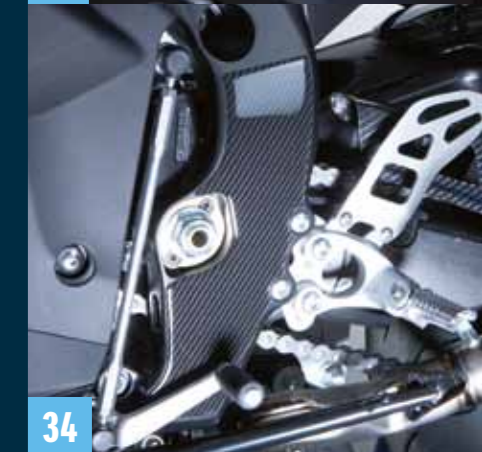

From cockpit to mirror: pure dynamics

26

28

26 Meter cover

Easy to mount through a flush fitting.

Carbon look
P/N 99000-99013-K69

27 Chain guard

Carbon
P/N 990D0-47HCG-CRB

28 Rear fender

Carbon
P/N 990D0-47H80-CRB

GSX-R1000

29

29 Mirror cover set

Simple item with a great optical effect. Easy to mount through a flush fitting.

Carbon look
P/N 99000-99074-K72

30 Fuel cap protection

Carbon look
P/N 990D0-29G02-PAD

31 Fuel cap protection

Black
P/N 990D0-29G03-PAD

32 Alternator cover

Easy to mount through a flush fitting.

Carbon
P/N 990D0-47H20-CRB

30

33 Clutch cover

Easy to mount through a flush fitting.

Carbon
P/N 990D0-47H25-CRB

34 Frame protection sticker set

Protect the most important part of your bike against scratching from your boots.

Carbon look
P/N 990D0-47HFC-PAD

35 Rear seat protection sticker set

Carbon look
P/N 990D0-47HRS-SET

31

32

33

34

35