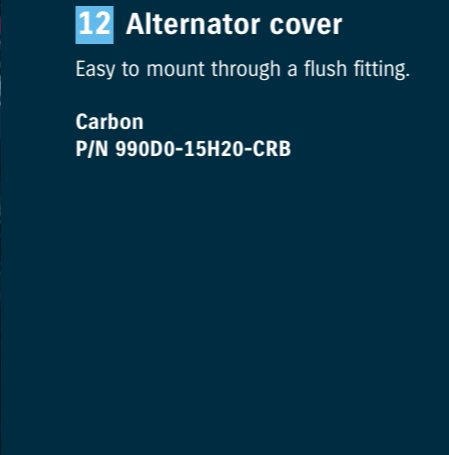

Attractive and practical: finest high-tech

3 Fuel cap protection

Carbon look
P/N 990D0-29G02-PAD

4 Fuel cap protection

Black
P/N 990D0-29G03-PAD

5 Air intake cover set

Carbon look
P/N 99000-99013-K05

6 Air intake cover set¹

Chrome look
P/N 99000-99013-K14

Black Chrome look (not illustrated)
P/N 99000-99013-K65

7 Tank pad

With Hayabusa logo

P/N 990D0-15H00-PAD

8 Tail light cover set¹

Carbon look
P/N 99000-99013-K06

9 Tail light cover set

Chrome look
P/N 99000-99013-K15

Black Chrome look (not illustrated)
P/N 99000-99013-K68

10 Tank protection set

Protect your fuel tank paint against blunting through the contact of your legs.

Transparent foil
P/N 990D0-15H03-PAD

11 Mirror cover set

Simple item with a great optical effect.
Easy to mount through a flush fitting.

Carbon look
P/N 99000-99013-K04

Chrome look (not illustrated)
P/N 99000-99013-K13

Black chrome look (not illustrated)
P/N 99000-99013-K66

12 Alternator cover

Easy to mount through a flush fitting.

Carbon
P/N 990D0-15H20-CRB

13 Frame protection set

Protect the most important part of your bike against scratching from your boots.

Carbon look
P/N 99000-99013-K07

Chrome look (not illustrated)
P/N 99000-99013-K16

Black Chrome look (not illustrated)
P/N 99000-99013-K67

14 Frame protection set

Protect the most important part of your bike against scratching from your boots.

Carbon look
P/N 990D0-15H02-PAD

15 Sticker set

Protection against wear through your boots.

Carbon design
P/N 990D0-15H01-PAD

16 Front fender

Carbon
P/N 990D0-15H90-CRB

¹ while stocks last