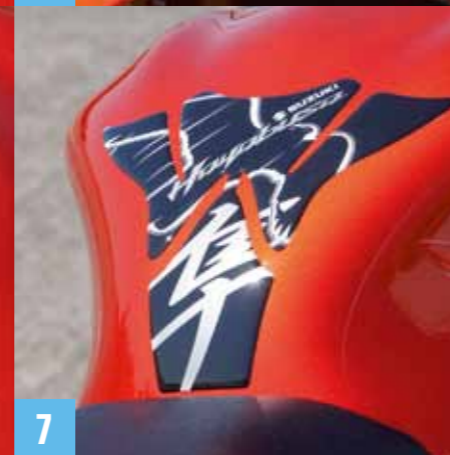

Attractive and practical: finest high-tech

3 Fuel cap protection

Carbon look
P/N 990D0-29G02-PAD

4 Fuel cap protection

Black
P/N 990D0-29G03-PAD

5 Air intake cover set

Carbon look
P/N 99000-99013-K05

6 Air intake cover set¹

Chrome look
P/N 99000-99013-K14

Black Chrome look (not illustrated)
P/N 99000-99013-K65

7 Tank pad

With Hayabusa logo

P/N 990D0-15H00-PAD

8 Tail light cover set¹

Carbon look
P/N 99000-99013-K06

9 Tail light cover set

Chrome look
P/N 99000-99013-K15

Black Chrome look (not illustrated)
P/N 99000-99013-K68

10 Tank protection set

Protect your fuel tank paint against blunting through the contact of your legs.

Transparent foil
P/N 990D0-15H03-PAD

11 Mirror cover set

Simple item with a great optical effect.
Easy to mount through a flush fitting.

Carbon look
P/N 99000-99013-K04

Chrome look (not illustrated)
P/N 99000-99013-K13

Black chrome look (not illustrated)
P/N 99000-99013-K66

12 Alternator cover

Easy to mount through a flush fitting.

Carbon
P/N 990D0-15H20-CRB

13 Frame protection set

Protect the most important part of your bike against scratching from your boots.

Carbon look
P/N 99000-99013-K07

Chrome look (not illustrated)
P/N 99000-99013-K16

Black Chrome look (not illustrated)
P/N 99000-99013-K67

14 Frame protection set

Protect the most important part of your bike against scratching from your boots.

Carbon look
P/N 990D0-15H02-PAD

15 Sticker set

Protection against wear through your boots.

Carbon design
P/N 990D0-15H01-PAD

16 Front fender

Carbon
P/N 990D0-15H90-CRB

¹ while stocks last