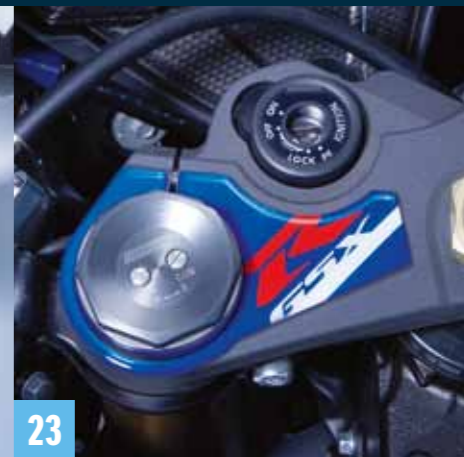

Powerful outfit, powerful bike: original Suzuki accessories

19

19 Racing screen

Enhanced aerodynamics due to 2 cm higher bubble.

Black
P/N 990D0-47H50-BLK

20 Racing screen

Blue
P/N 990D0-47H50-BLU

Smoky
P/N 990D0-47H50-SMO

20

21

21 Tank pad

Blue/White
P/N 990D0-47H01-BLU

22 Tank pad

Carbon look
P/N 990D0-47H01-CRB

22

23

23 Yoke protection

Blue/White
P/N 990D0-47H03-BLU

24 Yoke protection

Carbon look
P/N 990D0-47H03-CRB

24

25

25 Tank protection set

Protect your fuel tank paint against blunting through the contact of your legs.

Transparent foil
P/N 990D0-47HTP-PAD

GSX-R 1000