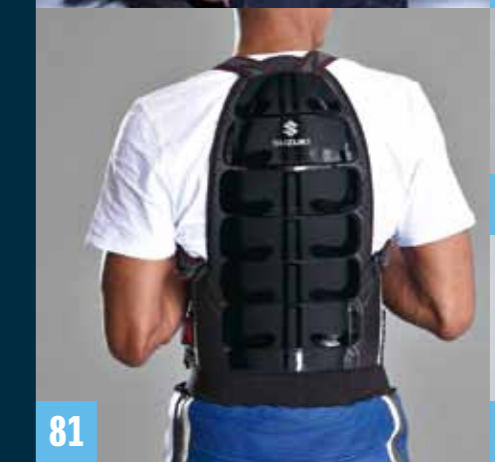

85 Racing gloves

Black / Grey, sizes: XS-XXL
P/N 990F0-GLO40-Size