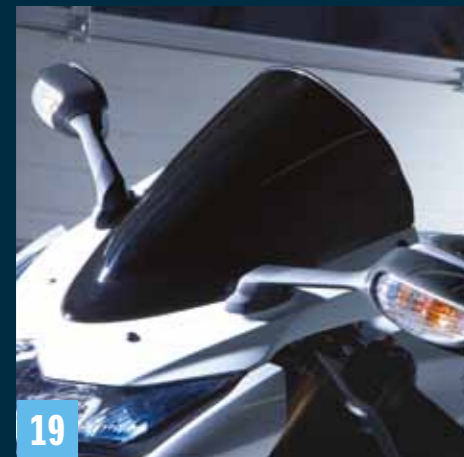

Stainless steel
P/N 99000-79N12-Y02

18 Front fender

Carbon
P/N 990D0-47H90-CRB

Powerful outfit, powerful bike: original Suzuki accessories

19

19 Racing screen

Enhanced aerodynamics due to 2 cm higher bubble.