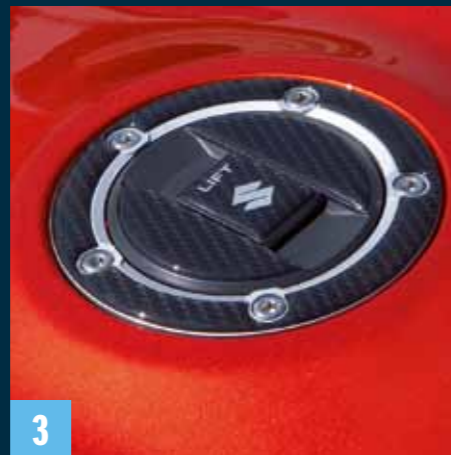

Attractive and practical: finest high-tech

3 Fuel cap protection

Carbon look
P/N 990D0-29G02-PAD

4 Fuel cap protection

Black
P/N 990D0-29G03-PAD

5 Air intake cover set

Carbon look
P/N 99000-99013-K05

6 Air intake cover set¹

Chrome look
P/N 99000-99013-K14

Black Chrome look (not illustrated)
P/N 99000-99013-K65

7 Tank pad

With Hayabusa logo

P/N 990D0-15H00-PAD

8 Tail light cover set¹

Carbon look
P/N 99000-99013-K06

9 Tail light cover set

Chrome look
P/N 99000-99013-K15

Black Chrome look (not illustrated)
P/N 99000-99013-K68

10 Tank protection set

Protect your fuel tank paint against blunting through the contact of your legs.

Transparent foil
P/N 990D0-15H03-PAD

11 Mirror cover set

Simple item with a great optical effect.
Easy to mount through a flush fitting.

Carbon look
P/N 99000-99013-K04

Chrome look (not illustrated)
P/N 99000-99013-K13

Black chrome look (not illustrated)
P/N 99000-99013-K66

12 Alternator cover

Easy to mount through a flush fitting.

Carbon
P/N 990D0-15H20-CRB

13 Frame protection set

Protect the most important part of your bike against scratching from your boots.

Carbon look
P/N 99000-99013-K07

Chrome look (not illustrated)
P/N 99000-99013-K16

Black Chrome look (not illustrated)
P/N 99000-99013-K67

14 Frame protection set

Protect the most important part of your bike against scratching from your boots.

Carbon look
P/N 990D0-15H02-PAD

15 Sticker set

Protection against wear through your boots.

Carbon design
P/N 990D0-15H01-PAD

16 Front fender

Carbon
P/N 990D0-15H90-CRB

¹ while stocks last