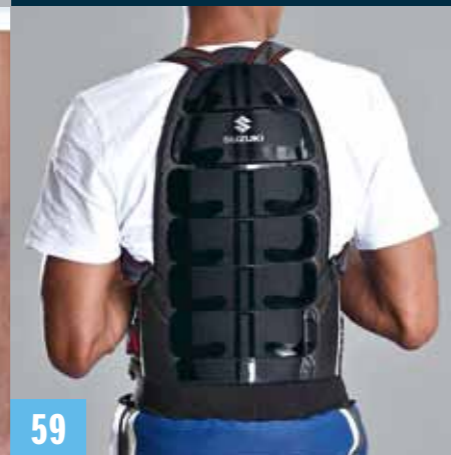

## 57 Sport gloves

For description see pos. 55

Blue /White /Black, sizes: OXS-XXL  
P/N 990F0-GLO60-Size

56

58

59