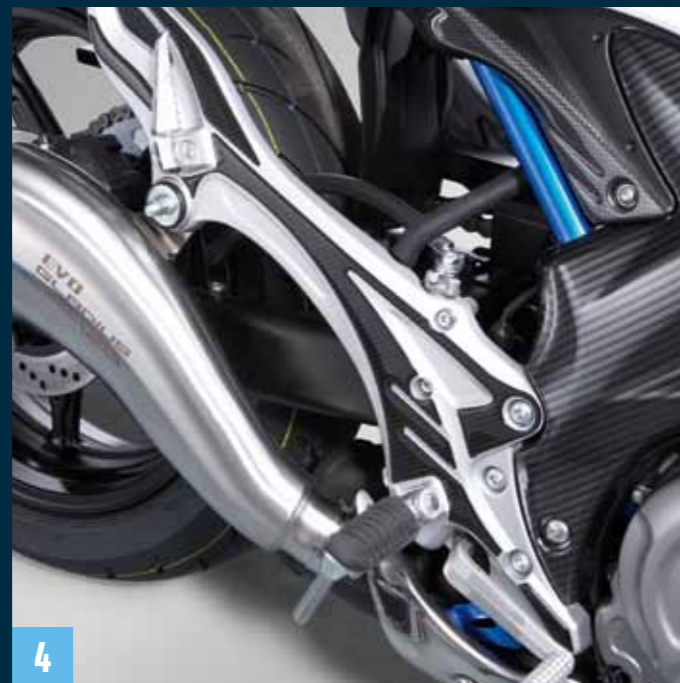

Nice to see her: Gladius with Suzuki accessories

4 Footrest protection set

Carbon look
P/N 990D0-44H05-PAD

5 Tank pad

Carbon look
P/N 990D0-44H01-CRB

Piano black (not illustrated)
P/N 990D0-44H01-BLK

6 Tank design set

Two silver S-Marks and stickers set for the side panel covers in same design is included.

Chequered flag
P/N 990D0-44H03-PAD

7 Tank protection set

Protect your fuel tank paint against blunting through the contact of your legs. Similar to illustration.

Transparent foil
P/N 990D0-44H08-PAD