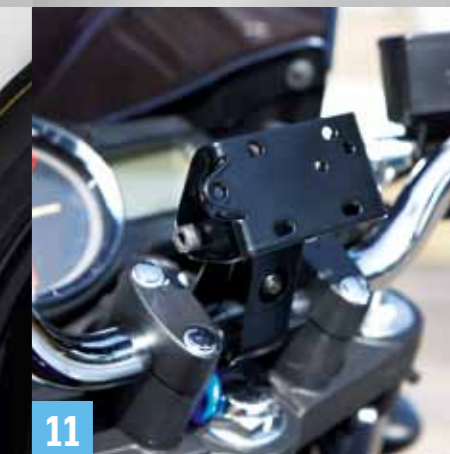

11 Universal navigation bracket

P/N 990D0-17HNB