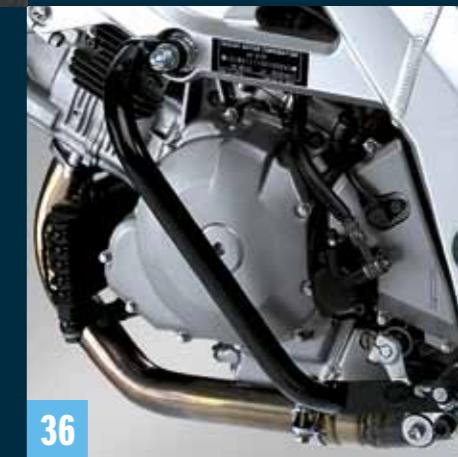

## 37 Seat cover

SV650/S, model year 2003-

Please see overleaf for body colours.

Painted  
P/N 45500-16862-colour

Blue/White  
P/N 45500-16880-YSF

36

37

38