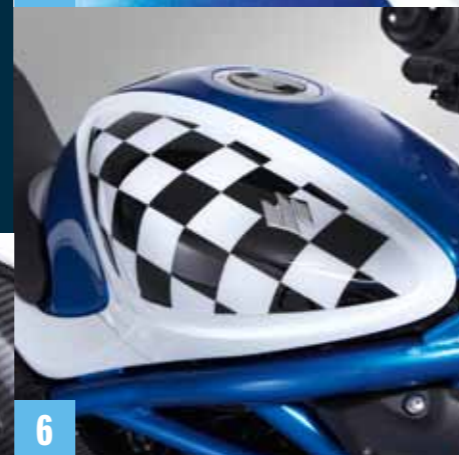

Nice to see her: Gladius with Suzuki accessories

4 Footrest protection set

Carbon look
P/N 990D0-44H05-PAD

5 Tank pad

Carbon look
P/N 990D0-44H01-CRB

Piano black (not illustrated)
P/N 990D0-44H01-BLK

6 Tank design set

Two silver S-Marks and stickers set for the side panel covers in same design is included.

Chequered flag
P/N 990D0-44H03-PAD

7 Tank protection set

Protect your fuel tank paint against blunting through the contact of your legs. Similar to illustration.

Transparent foil
P/N 990D0-44H08-PAD